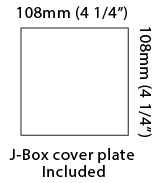

DAU SINGLE SURFACE

D93041-

base number   Finish
Options

PROJECT	_____
TYPE	_____
SPECIFIER	_____
QUANTITY	_____
DATE	_____

1. To build a product code in our configurator select the specify button on the base model # product page
2. To build a manual product code on this datasheet choose from the options listed below in blue font and add the suffix to the base model #

GENERAL

Series: Dau _____
Subseries: Dau Single _____
Brand: Milan _____
Division: Design _____
Mounting Type: Surface _____
Mounting Location: Wall _____
Subcategory: Up/Down Light _____

PHYSICAL

Length (mm): 80 _____
Length (in): 3 1/8 _____
Height (mm): 80 _____
Depth (mm): 101 _____
Height (in): 3 1/8 _____
Depth (in): 4 _____
Extension (mm): 101 _____
Extension (in): 4 _____
Light Distribution: Direct / Indirect _____
Weight (kg): 0.82 _____
Weight (lbs): 1.81 _____
Fixture Finish: BAL / MWL / BSL _____
Fixture Material: Extruded Aluminum _____

ELECTRICAL

Number of Lamps: 1 _____
Lamp Type: LED Retrofit _____
Lamp Shape: T4 _____
Bulb Included: Bulb Not Included _____
Max. Wattage Per Lamp (W): 3.5 _____
Lamp Base: G9 _____
Input Voltage (V): 120Vac Direct Line _____

LED

OPTICAL

RATINGS AND CERTIFICATIONS

Certified By: Certified for North American Standards _____
IP rating: IP20 _____